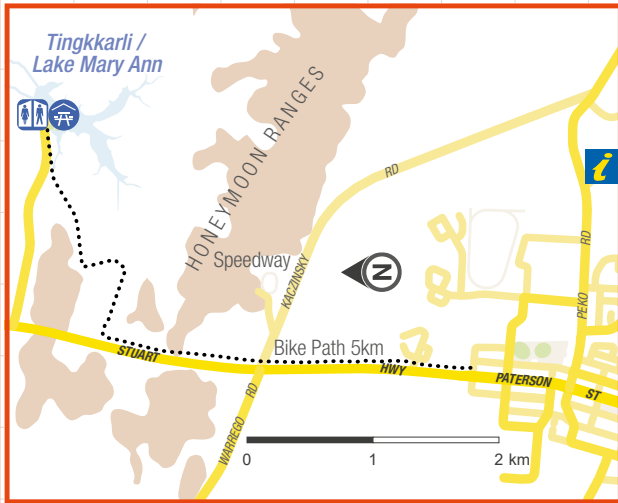

TENNANT CREEK TOWN MAP

0 250 500 750 m

Base map and data © Custom Mapping Services, 2021
www.custommappingservices.com.au

- Main Roads
- Other Roads
- Bike Path
- Information Centre
- Police
- Fuel
- Meals
- Supermarket
- Pharmacy
- Caravan Park
- RV Dump Point
- Swimming Pool
- Lookout
- Picnic Area
- Rest Area

Tennant Creek Visitor Information Centre
Peko Rd, Tennant Creek
08 8962 1281
barkly@discoverca.com.au
discovercentralaustralia.com

TENNANT CREEK TO:
Three Ways 25km
Darwin 990km
EXPLORERS WAY
BINNS TRACK

OVERLAND TELEGRAPH STATION 9km
KUNJARRA / THE PEBBLES 15km

Speedway

Jubilee Park Racecourse & Showgrounds

Purkiss Reserve

Nyinkka Nyunyu Art and Cultural Centre

TENNANT CREEK TO:
Alice Springs 508km
EXPLORERS WAY
BINNS TRACK