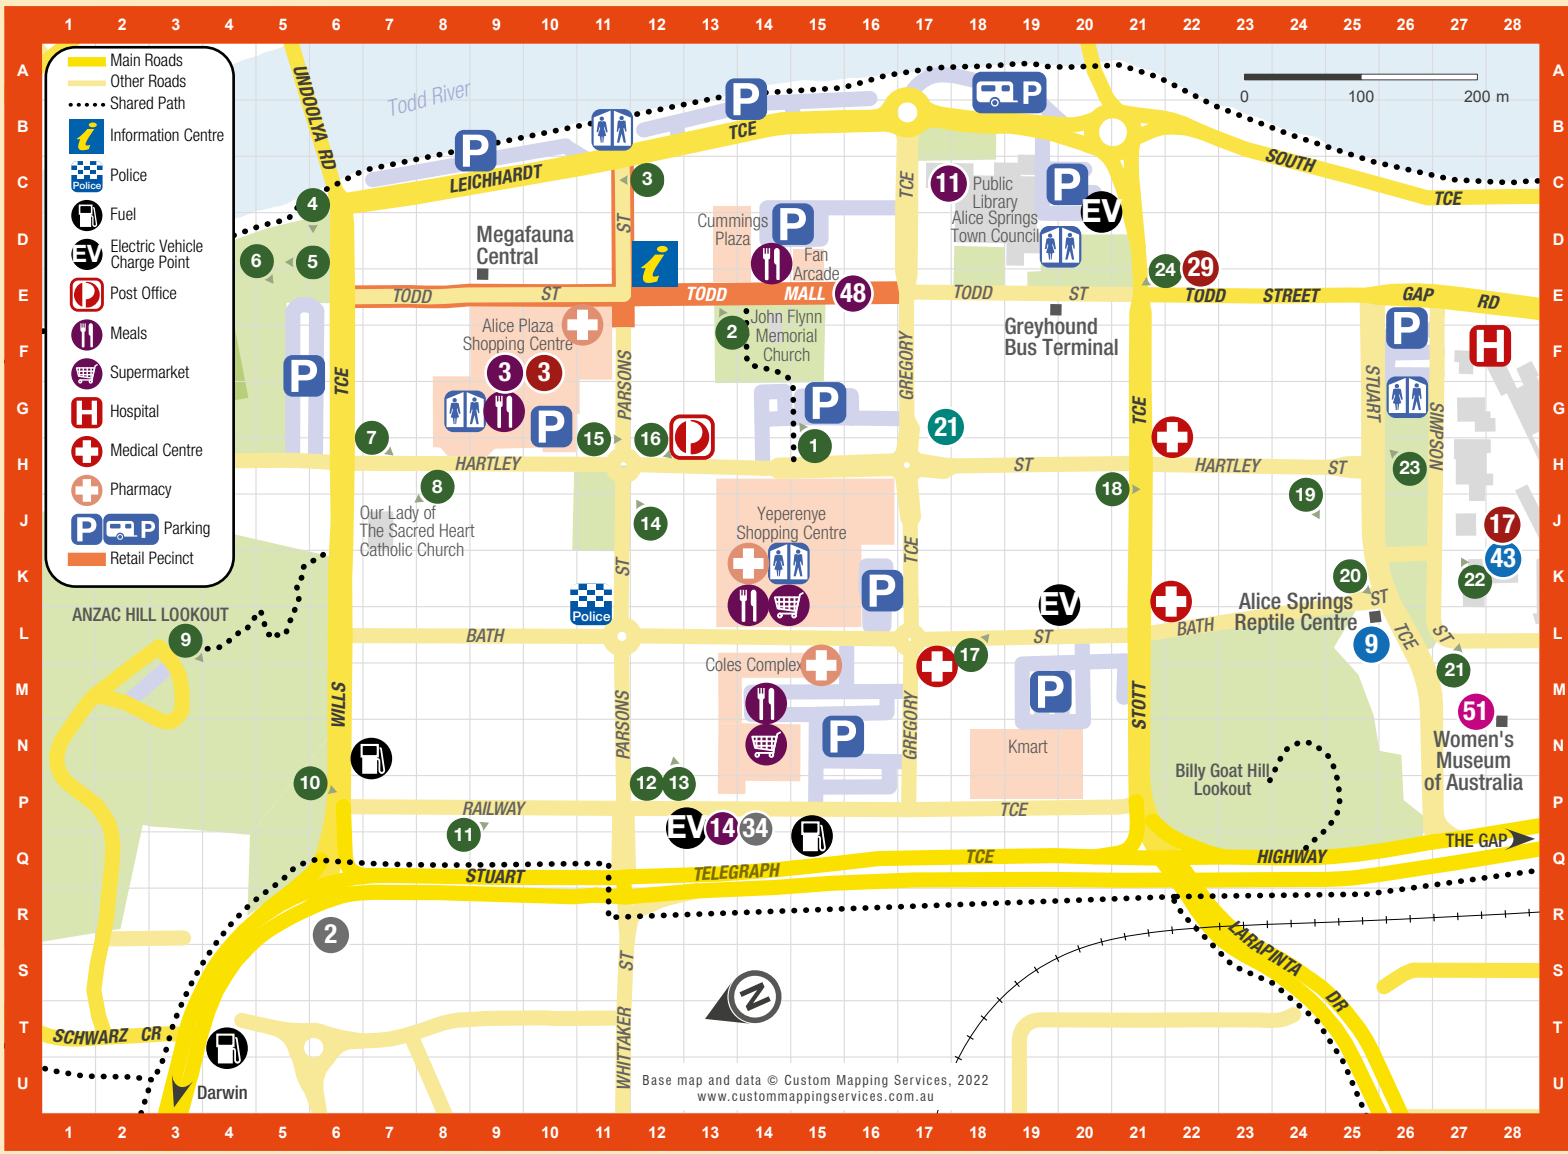

ALICE SPRINGS HISTORY WALKS

See full details on pages 56-57

1	Hartley Street School	H15
2	Adelaide House and the Rev. John Flynn Memorial Church	F13
3	Pioneer YHA Hostel	C12
4	Wills Terrace Foot Bridge	C6
5	Wilkinson Memorial	D6
6	Totem Theatre	D5
7	Site of Myrtle Villa	H7
8	Catholic Church Precinct	J8
9	ANZAC Memorial	L3
10	Central Australian Pioneer Memorial	P6
11	Railway House	Q8
12	Old Post Office	P12
13	The Post Masters Residence	P12
14	Stuart Town Gaol	J12
15	Old Court House	H11
16	The Residency	H12
17	Lizzie Milnes Well	L18
18	Tuncks Store	H21
19	86 Hartley Street	J24
20	Les Hansen House	K25
21	Old Alice Springs Gaol	M27
22	Royal Flying Doctor Service Base	K27
23	Stuart Memorial	H26
24	Former CWA Buildings	E22

Base map and data © Custom Mapping Services, 2022
www.custommappingservices.com.au