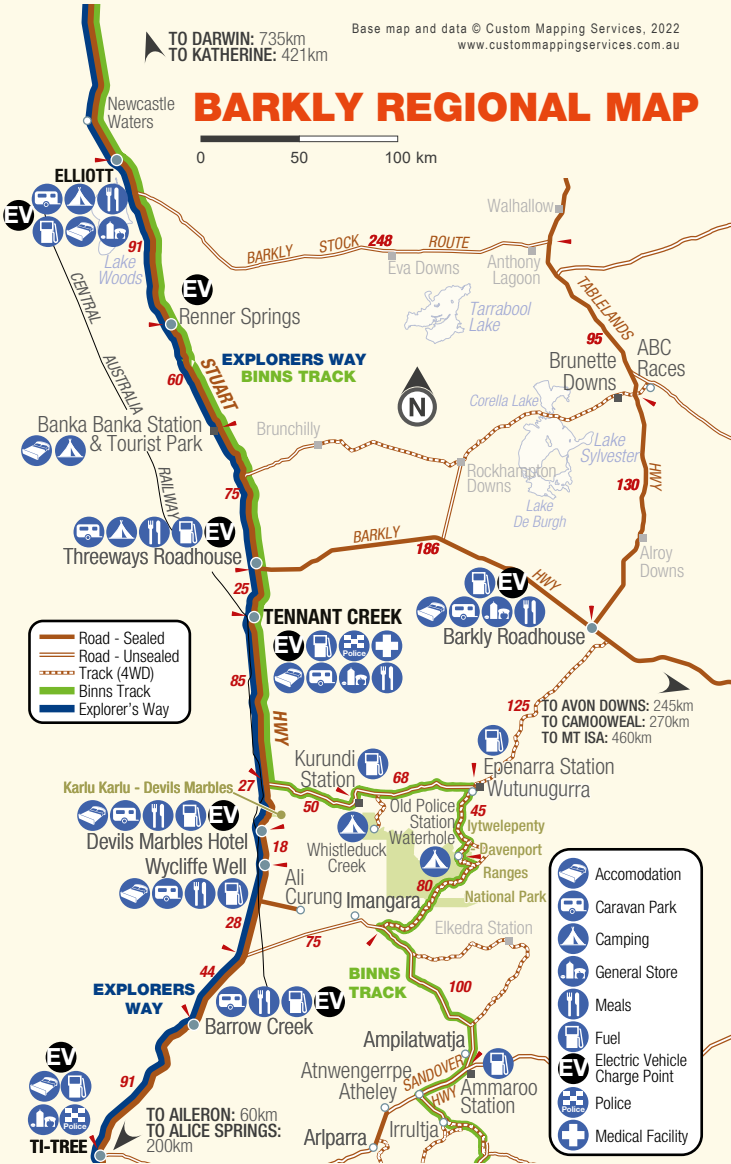

TO DARWIN: 735km  
TO KATHERINE: 421km

# BARKLY REGIONAL MAP

- Road - Sealed
- Road - Unsealed
- Track (4WD)
- Binns Track
- Explorer's Way

- Accommodation
- Caravan Park
- Camping
- General Store
- Meals
- Fuel
- Electric Vehicle Charge Point
- Police
- Medical Facility