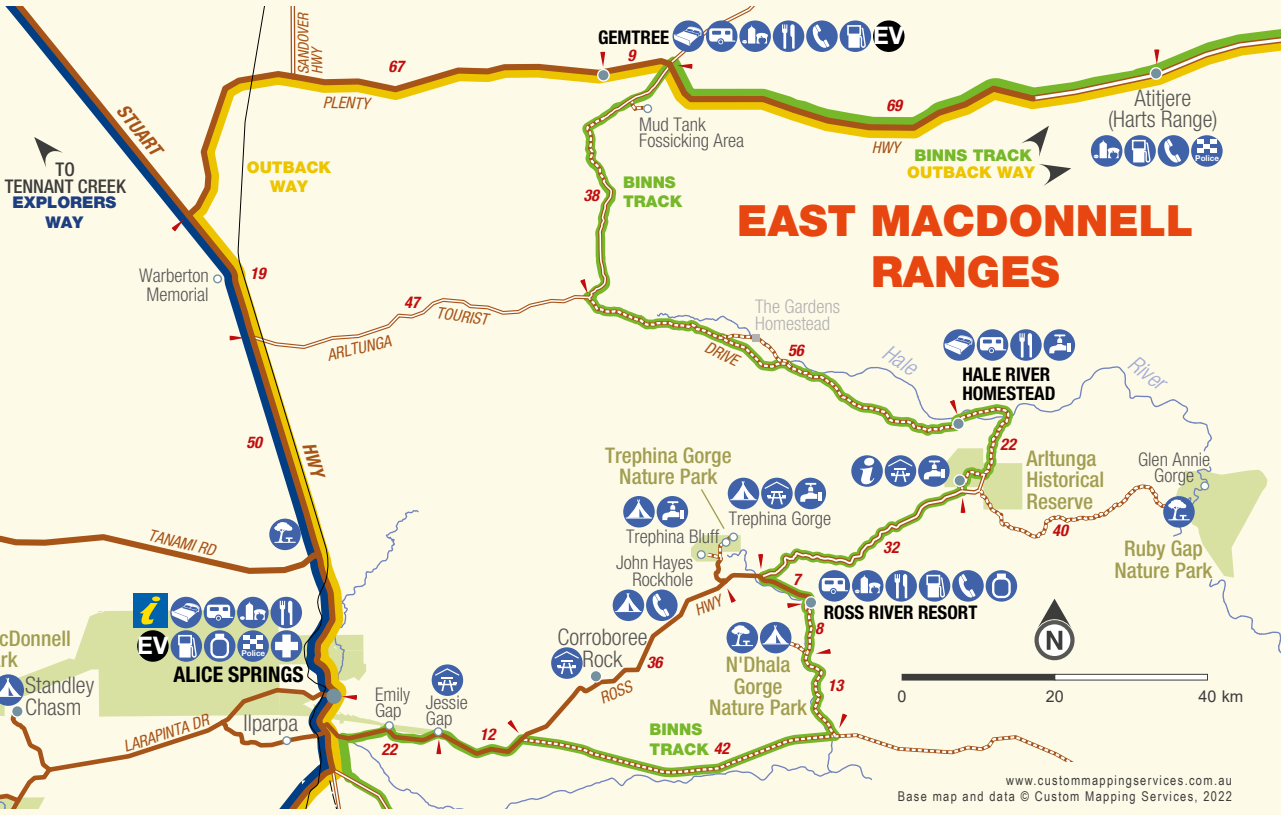

- Road - Sealed
- Road - Unsealed
- Track (4WD)
- Binns Track
- Outback Way
- Explorer's Way
- Accomodation
- Caravan Park
- Camping
- Picnic Area
- General Store
- Meals
- Dringing Water
- Fuel
- Electric Vehicle Charge Point
- Bottled Gas
- Police
- Medical Facility

EAST MACDONNELL RANGES